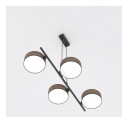

Specifications Emibig Pendant Drumz
Steel Brown | Suitable for 4x E14 -
Max 10W

[View Product](#)

General Information

SKU	259432
EAN	5907106013819
Brand	Emibig
Manufacturer Name	DRUMZ 4 BROWN
Any Lamp all-in warranty	5 Years
Application Area	Living Room, Decorative, Hospitality

Technical Information

Technology	Fixture with Socket
Voltage (V)	220-240
Dimmable	Dimmable when using a Dimmable Bulb
Suitable for	E14
Including bulb	No
Amount of bulbs required	4
Maximum Wattage Rating	10
Tiltable	No
Mounting Method	Pendant
Emergency Lighting	No Emergency Unit
Product Type Category	Decorative Lighting with Socket

Fixture Information

IP-rating	IP20
Colour of the Fixture	Brown
Housing	Steel
Series	Drumz

Dimensions

Length (mm)	800
Width (mm)	460
Height (mm)	1200
Diameter (mm)	2700

Sensor Information

Type of sensor	No Sensor
----------------	-----------