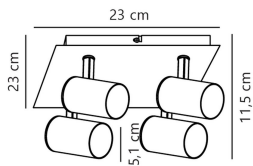

Specifications Nordlux Frida 4-Spot Metal White | Suitable for 4x GU10

[View Product](#)

General Information

SKU	253666
EAN	5701581477285
Brand	Nordlux
Manufacturer Name	Frida 4-Spot | Spots | White
Any Lamp all-in warranty	2 Years

Technical Information

Technology	Fixture with Socket
Voltage (V)	220-240
Dimmable	Dimmable when using a Dimmable Bulb
Suitable for	GU10
Including bulb	No
Amount of bulbs required	4
Maximum Wattage Rating	35
Tiltable	Yes
Mounting Method	Ceiling
Emergency Lighting	No Emergency Unit
Product Type Category	Decorative Lighting with Socket

Fixture Information