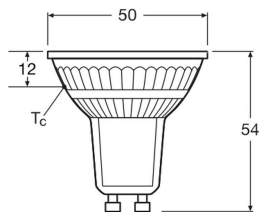

## Specifications Ledvance LED Reflector GU10 PAR16 3.1W 350lm 120d - 840 Cool White | Replaces 35W

[View Product](#)

### Technical Information

Technology	LED
Product Type Category	GU10 LED
Voltage (V)	220-240
Beam Angle (degree)	120
Dimmable	Not Dimmable
Cap / Base	GU10
Colour Code	840 Cool White
Colour temperature (Kelvin)	4000 Cool White
Colour Rendering (Ra)	80-89
Colour of Light	White

## Dimensions

Length (mm) 54

Diameter (mm) 50

Shape Reflector

Exact shape PAR16