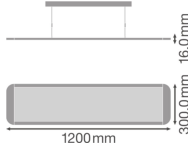

Specifications Ledvance LED Panel  
Pendant 36W 4000lm - 840 Cool White  
| 120x30cm - UGR <19 - Dali Dimmable

[View Product](#)

## Technical Information

Technology	LED Integrated
Voltage (V)	220-240
Dimmable	Dimmable with Dali
Colour Code	840 Cool White
Colour temperature (Kelvin)	4000 Cool White
Colour Rendering (Ra)	80-89
Colour of Light	White
Light colour options	Single Color
Including bulb	Yes
Luminous Efficacy (lm/W)	111
IP-rating	IP20
Impact Protection (IK)	IK03 - 0.35 joule

## Dimensions

LED panel size 120x30cm

Length (mm) 1200

Width (mm) 300

Height (mm) 16