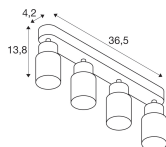

Specifications SLV Puri 2.0 Aluminium Spot White | Suitable for 4x GU10

[View Product](#)

General Information

SKU	260611
EAN	4024163293808
Brand	SLV
Manufacturer Name	PURI 2.0 Tube, wand- en plafondopbouwarmatuur, long, 4x max. 6W GU10,
Any Lamp all-in warranty	5 Years
Average Lifetime (h)	0

Technical Information

Technology	Fixture with Socket
Voltage (V)	220-240
Dimmable	Dimmable when using a Dimmable Bulb
Suitable for	GU10
Including bulb	No
Amount of bulbs required	4
Maximum Wattage Rating	6
Tiltable	Yes
Mounting Method	Ceiling, Wall mounted
Emergency Lighting	No Emergency Unit
Product Type Category	Decorative Lighting with Socket