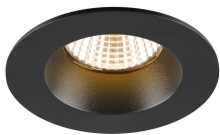

## Specifications SLV New Tria 68 Spot Aluminium Black Round 8.3W 460lm 38D - 927 Extra Warm White | Cutout 68mm - Best Colour Rendering - Dimmable

[View Product](#)

### General Information

SKU	255688
EAN	4024163277617
Brand	SLV
Manufacturer Name	NEW TRIA 68 rec. ceiling light 2700K 38° IP 20 / IP 65 round BK
Any Lamp all-in warranty	5 Years
Average Lifetime (h)	50000

### Technical Information

Technology	LED Integrated
Voltage (V)	220-240
Dimmable	Dimmable
Colour Code	927 Extra Warm White
Colour temperature (Kelvin)	2700 Extra Warm White
Colour Rendering (Ra)	90-99
Colour of Light	White
Light colour options	Single Color
Luminous Efficacy (lm/W)	55.4
Beam Angle (degree)	38
Product Type Category	LED spotlight

### Fixture Information

Mounting Method	Recessed
Cut out (mm)	68
Optical Cover	Other
IP-rating	IP20
Operating Temperature	-20 to +35
Housing	Aluminium
Colour of the Fixture	Black
Emergency Lighting	No Emergency Unit
Tiltable	No
Fixture Connection	PI [Push-in connector 3-pole]
Series	New Tria